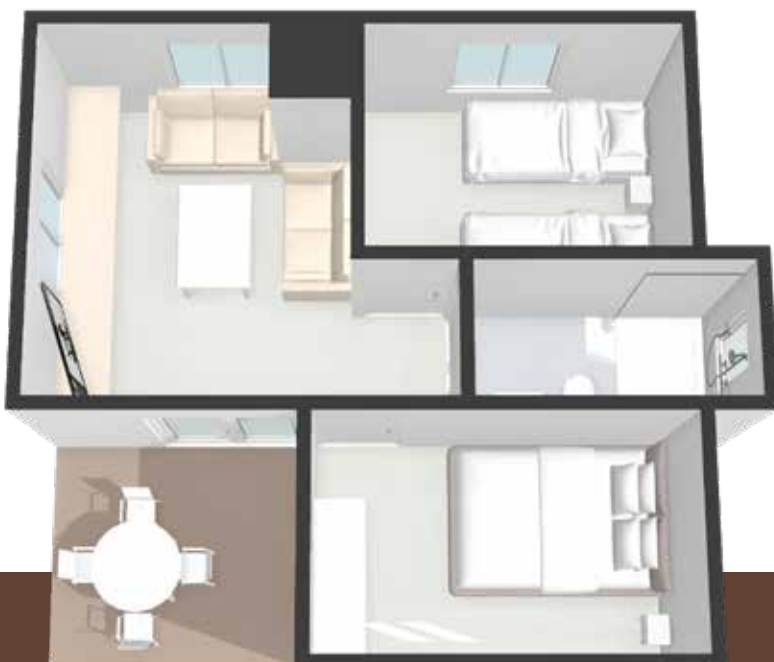

# Polinèsia: Aloha

Interior: 35 m<sup>2</sup> Terrace: 10 m<sup>2</sup>

**Services:** Air conditioning / heating, phone (internal calls only), WIFI, parking place (unassigned).

**Bedroom:** One room with 1 double bed (160 x 200 cm) and safety deposit box (24 x 35 x 29 cm), one room with two individual beds (90 x 190 cm), wardrobe, coat hangers, sheets (changed every 6 days), blankets.

**Kitchen:** Ceramic hob, fridge/freezer, microwave, kettle, toaster, coffee maker, set of pans, washing up liquid, crockery set, glassware, broom, mop, recycling bin.

**Dining room:** 2 sofas (70,5 x 185 cm), plasma TV + Chromecast, dining table, stools, tablecloth, access to the terrace.

**Bathroom:** Shower, bath towels (changed every 3 nights), hair dryer, pool towels.  
Iron and ironing board: Available at the laundry.

**Terrace:** Table and chairs, 2 sun loungers, porch, grass, clothes rack.